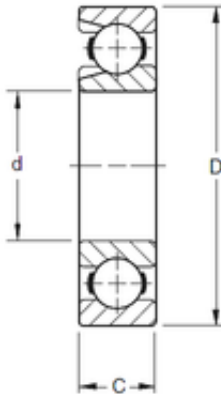

**130 mm x 230 mm x 40 mm TIMKEN 226W3
Single Row Ball Bearings**

Bearing No. 226W3

Size	130x230x40 mm
Bore Diameter	130 mm
Outer Diameter	230 mm
Width	40 mm
d	130 mm
D	230 mm
B	40 mm
C	40 mm
Weight	7,627 Kg
Basic dynamic load rating (C)	260 kN

226W3 Bearing 2D drawings and 3D CAD models