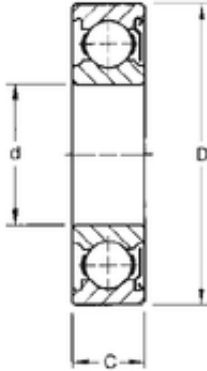

**15 mm x 42 mm x 13 mm TIMKEN 302KD  
Single Row Ball Bearings**

Bearing No. 302KD

Size	15x42x13 mm
Bore Diameter	15 mm
Outer Diameter	42 mm
Width	13 mm
d	15 mm
D	42 mm
B	13 mm
C	13 mm
Weight	0,082 Kg
Basic dynamic load rating (C)	13,3 kN

302KD Bearing 2D drawings and 3D CAD models